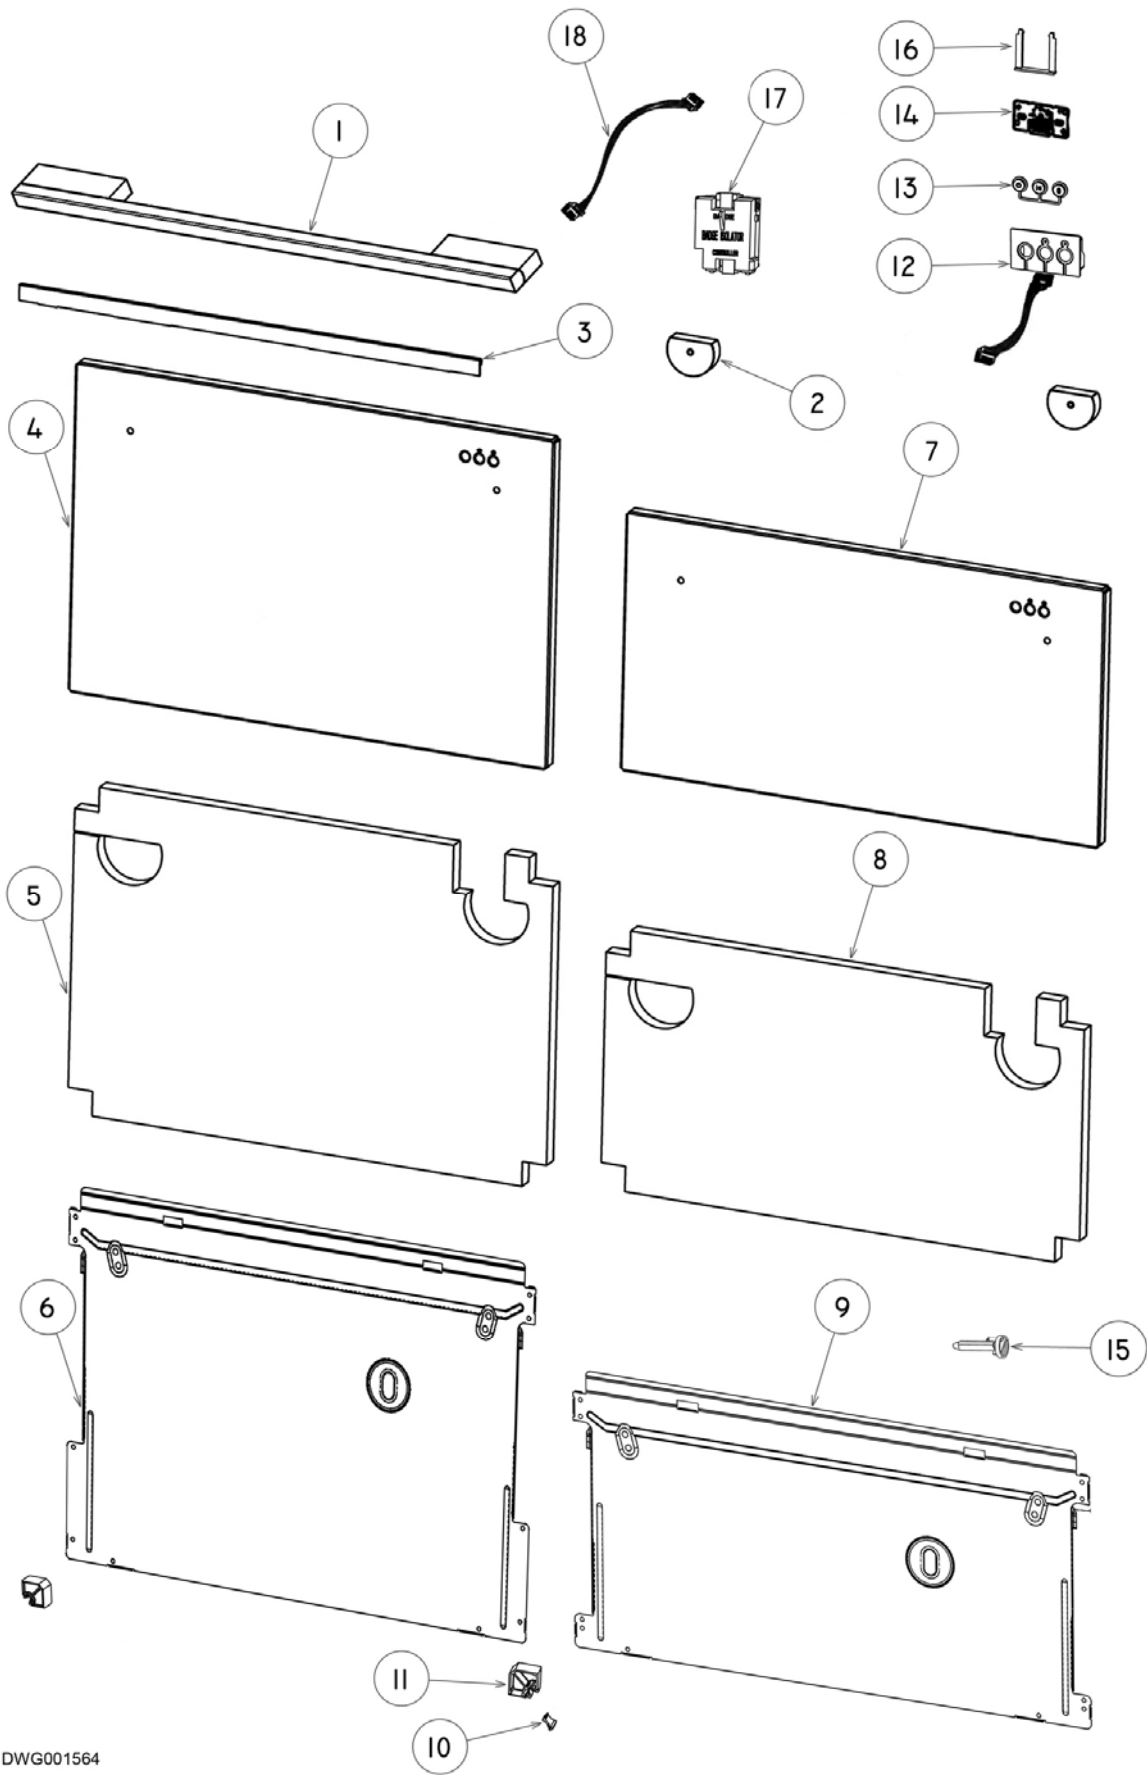

Parts Manual DishDrawer®

Model:
DD60DDFM6 FP AA

Product Code:
80717-A

care

FRONT PANELS/CONTROLS

CABINET

LID & LINK ASSEMBLY

TUBS & COMPONENTS

BASKETS & RACKS

INSTALLATION COMPONENTS