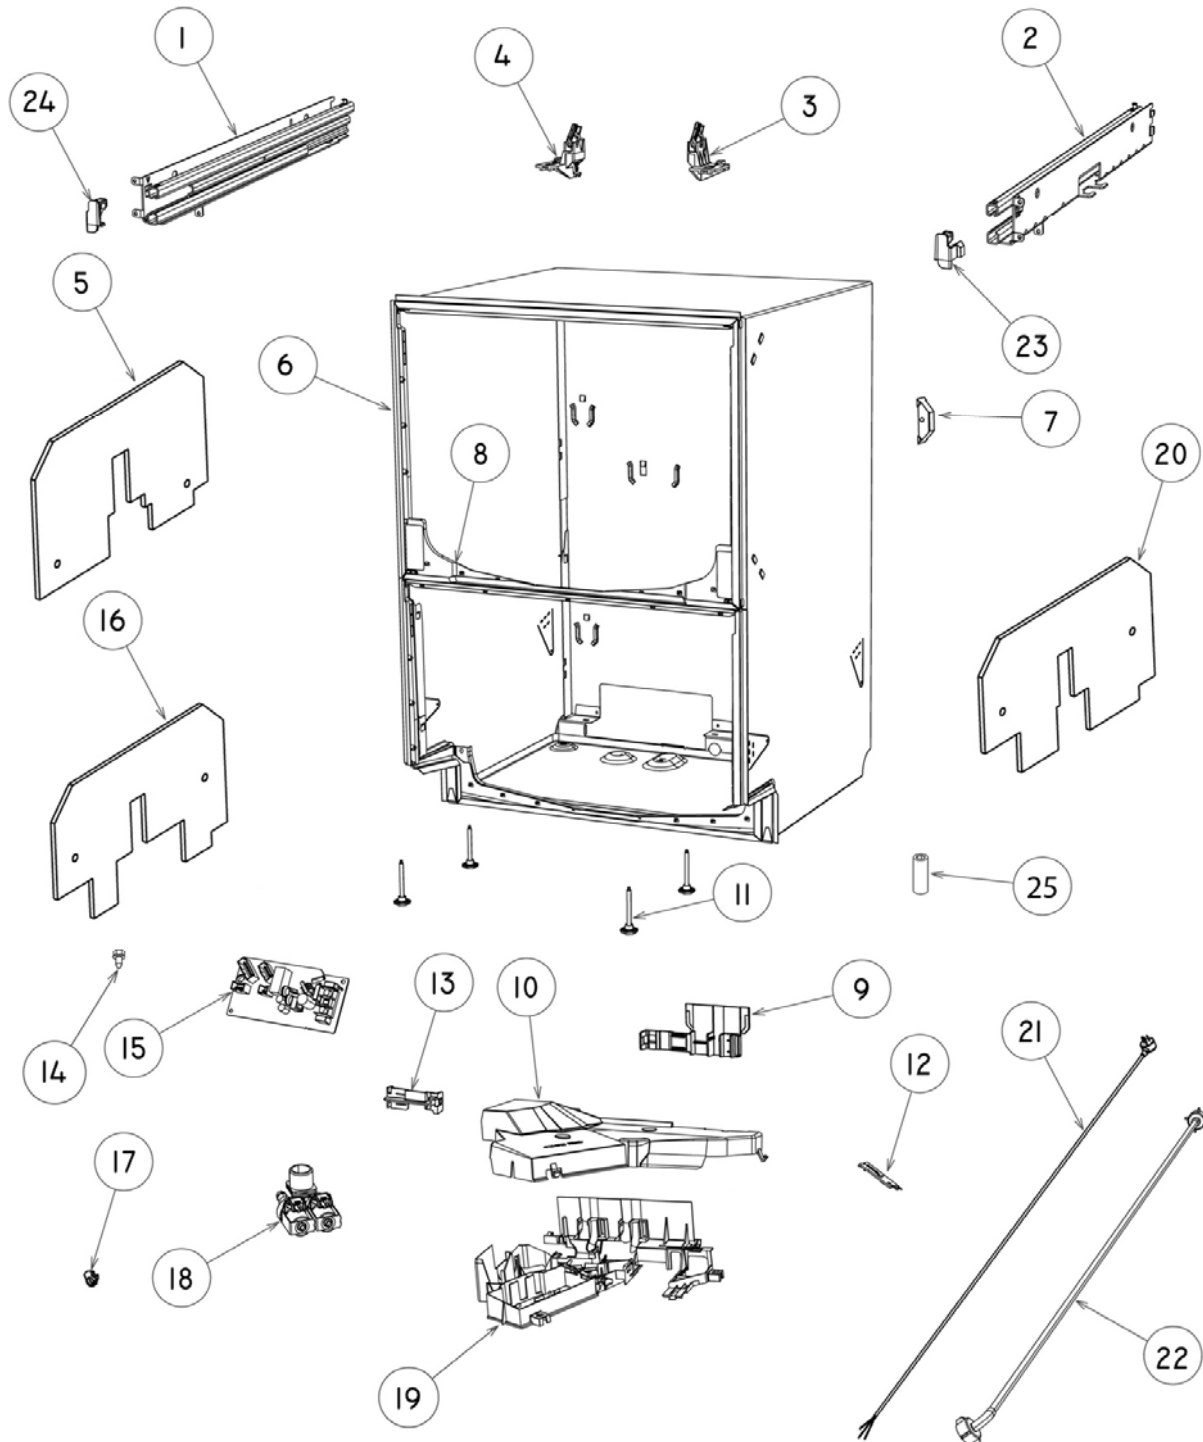

Parts Manual DishDrawer®

Model:
DD60DDFM6 FP AA

Product Code:
80717-A

care

FRONT PANELS/CONTROLS

CABINET

LID & LINK ASSEMBLY

TUBS & COMPONENTS

BASKETS & RACKS

INSTALLATION COMPONENTS