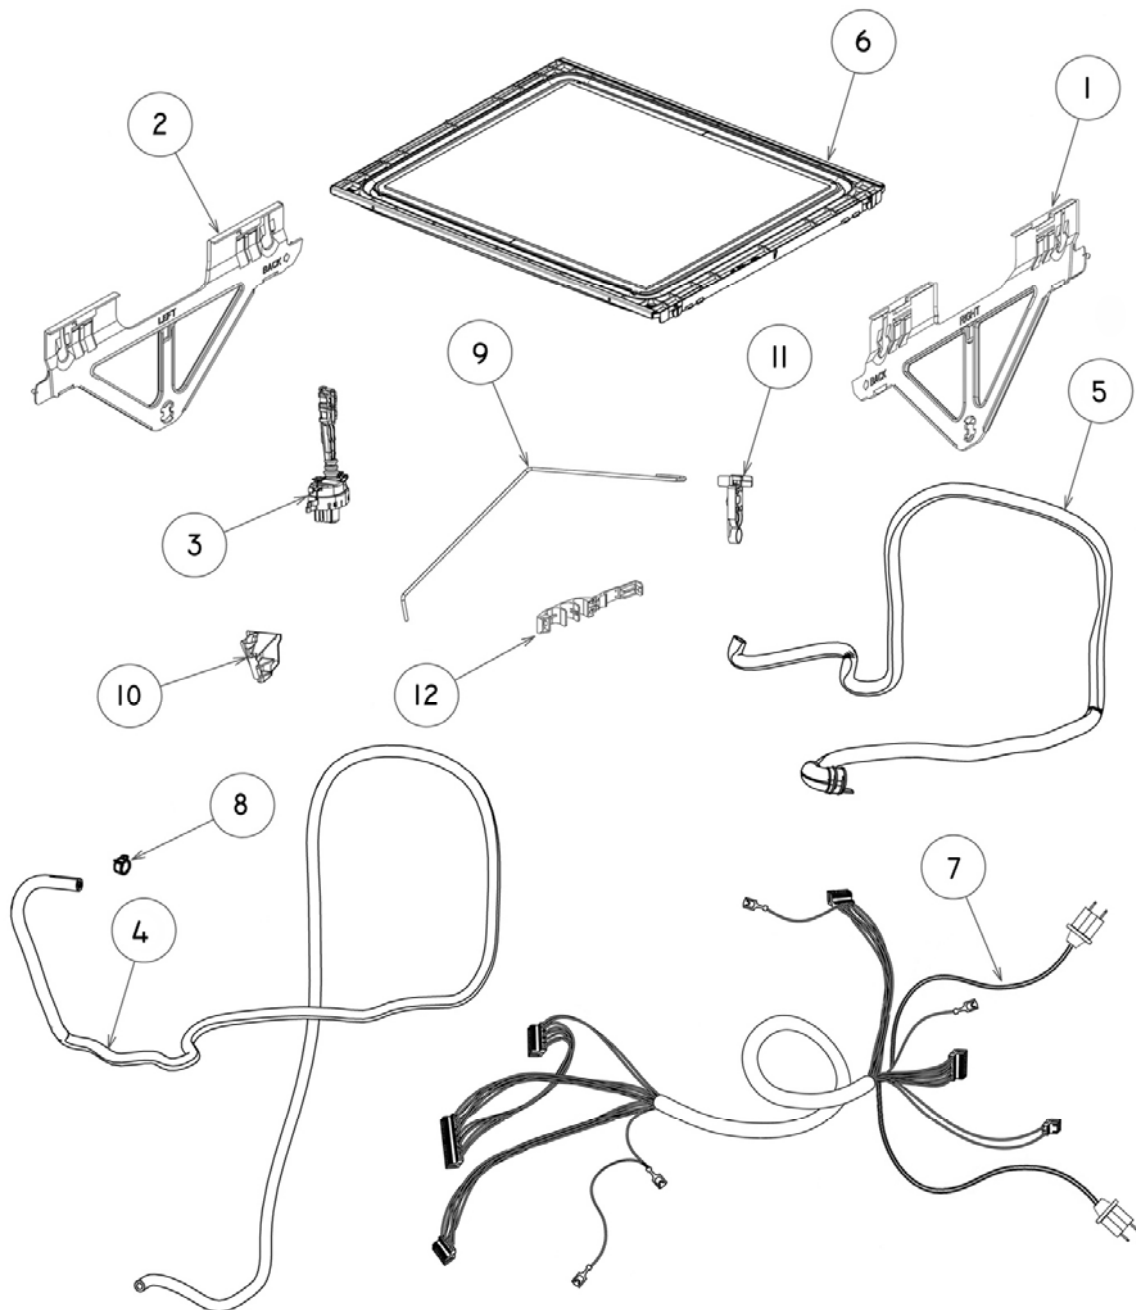

Parts Manual DishDrawer®

Model:
DD60DDFM6 FP AA

Product Code:
80717-A

care

FRONT PANELS/CONTROLS

CABINET

LID & LINK ASSEMBLY

TUBS & COMPONENTS

BASKETS & RACKS

INSTALLATION COMPONENTS