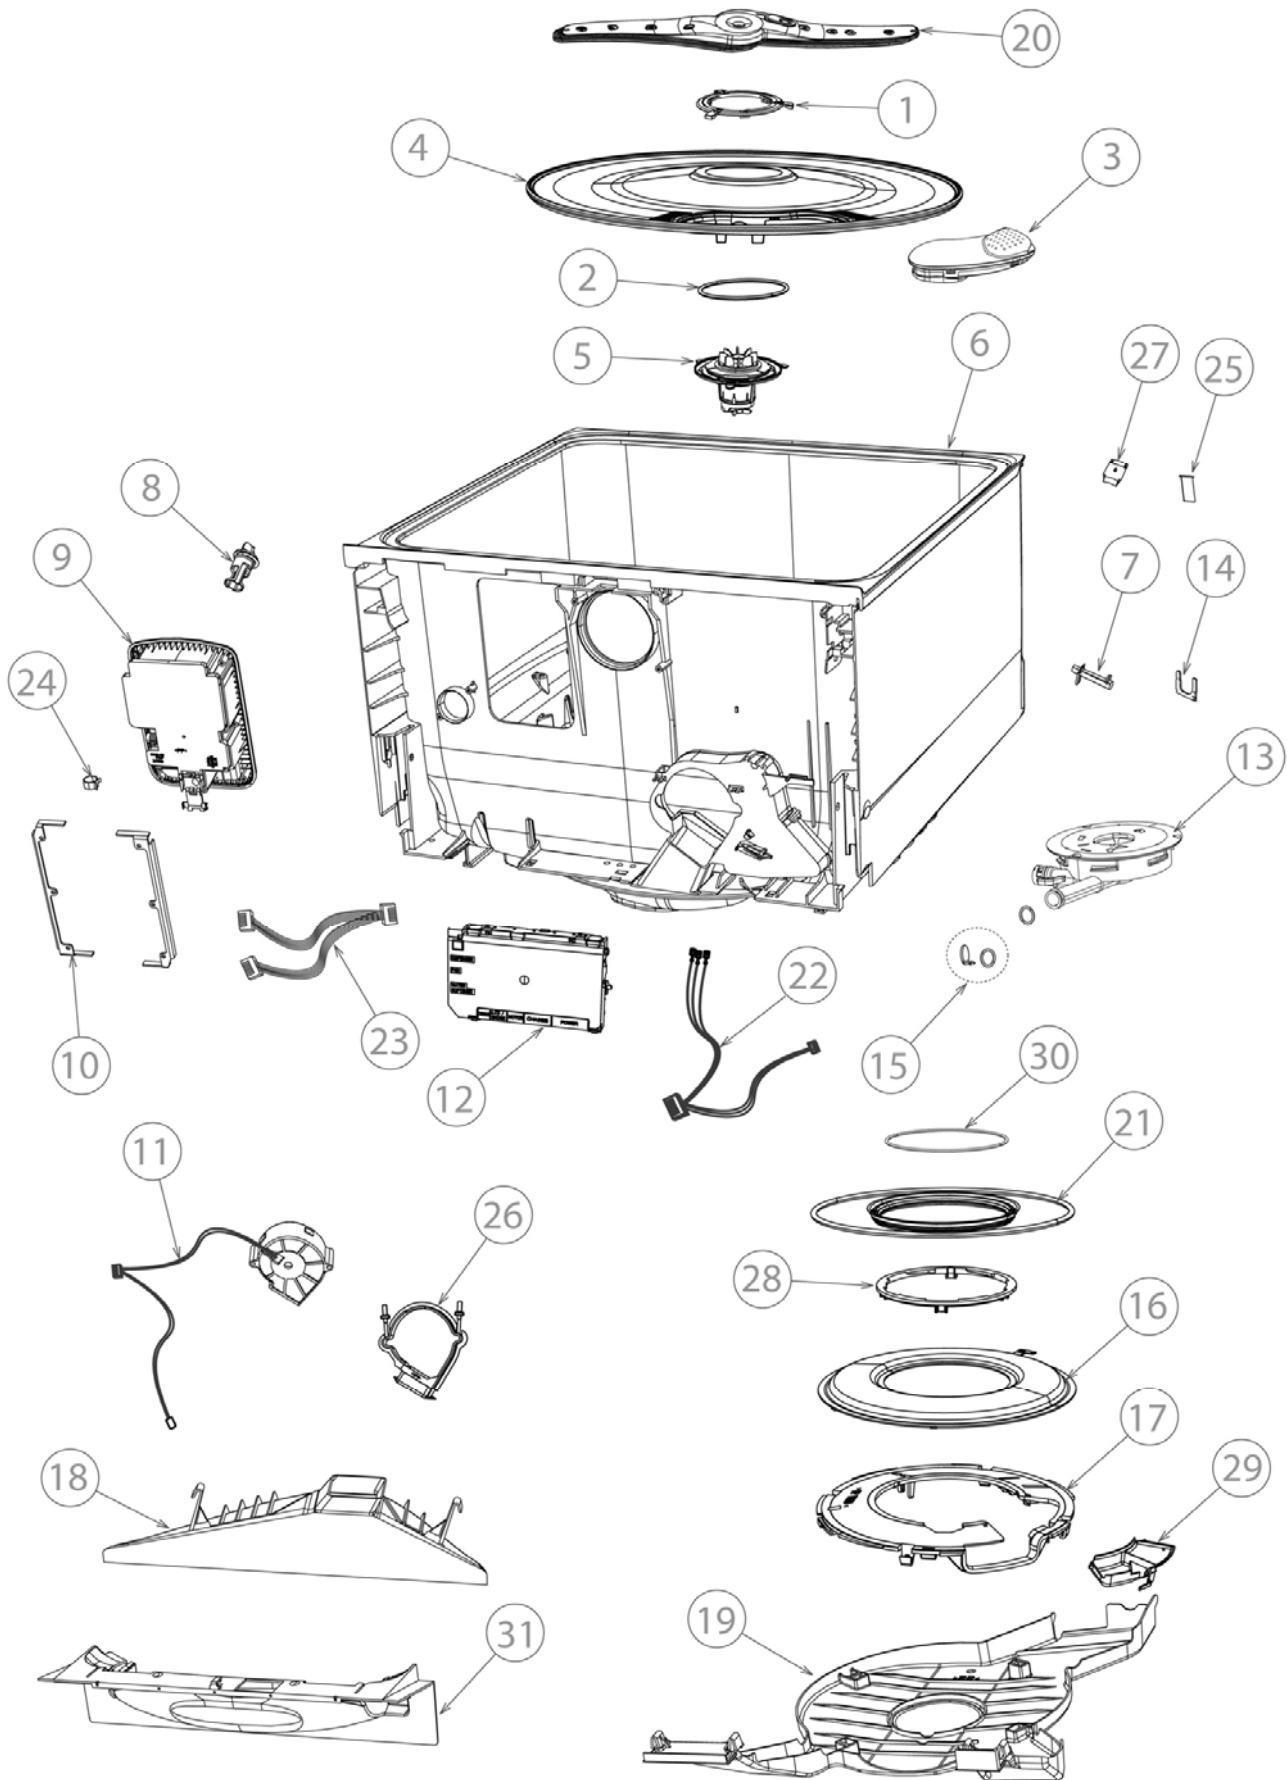

Parts Manual DishDrawer®

Model:
DD60DDFM6 FP AA

Product Code:
80717-A

care

FRONT PANELS/CONTROLS

CABINET

LID & LINK ASSEMBLY

TUBS & COMPONENTS

BASKETS & RACKS

INSTALLATION COMPONENTS