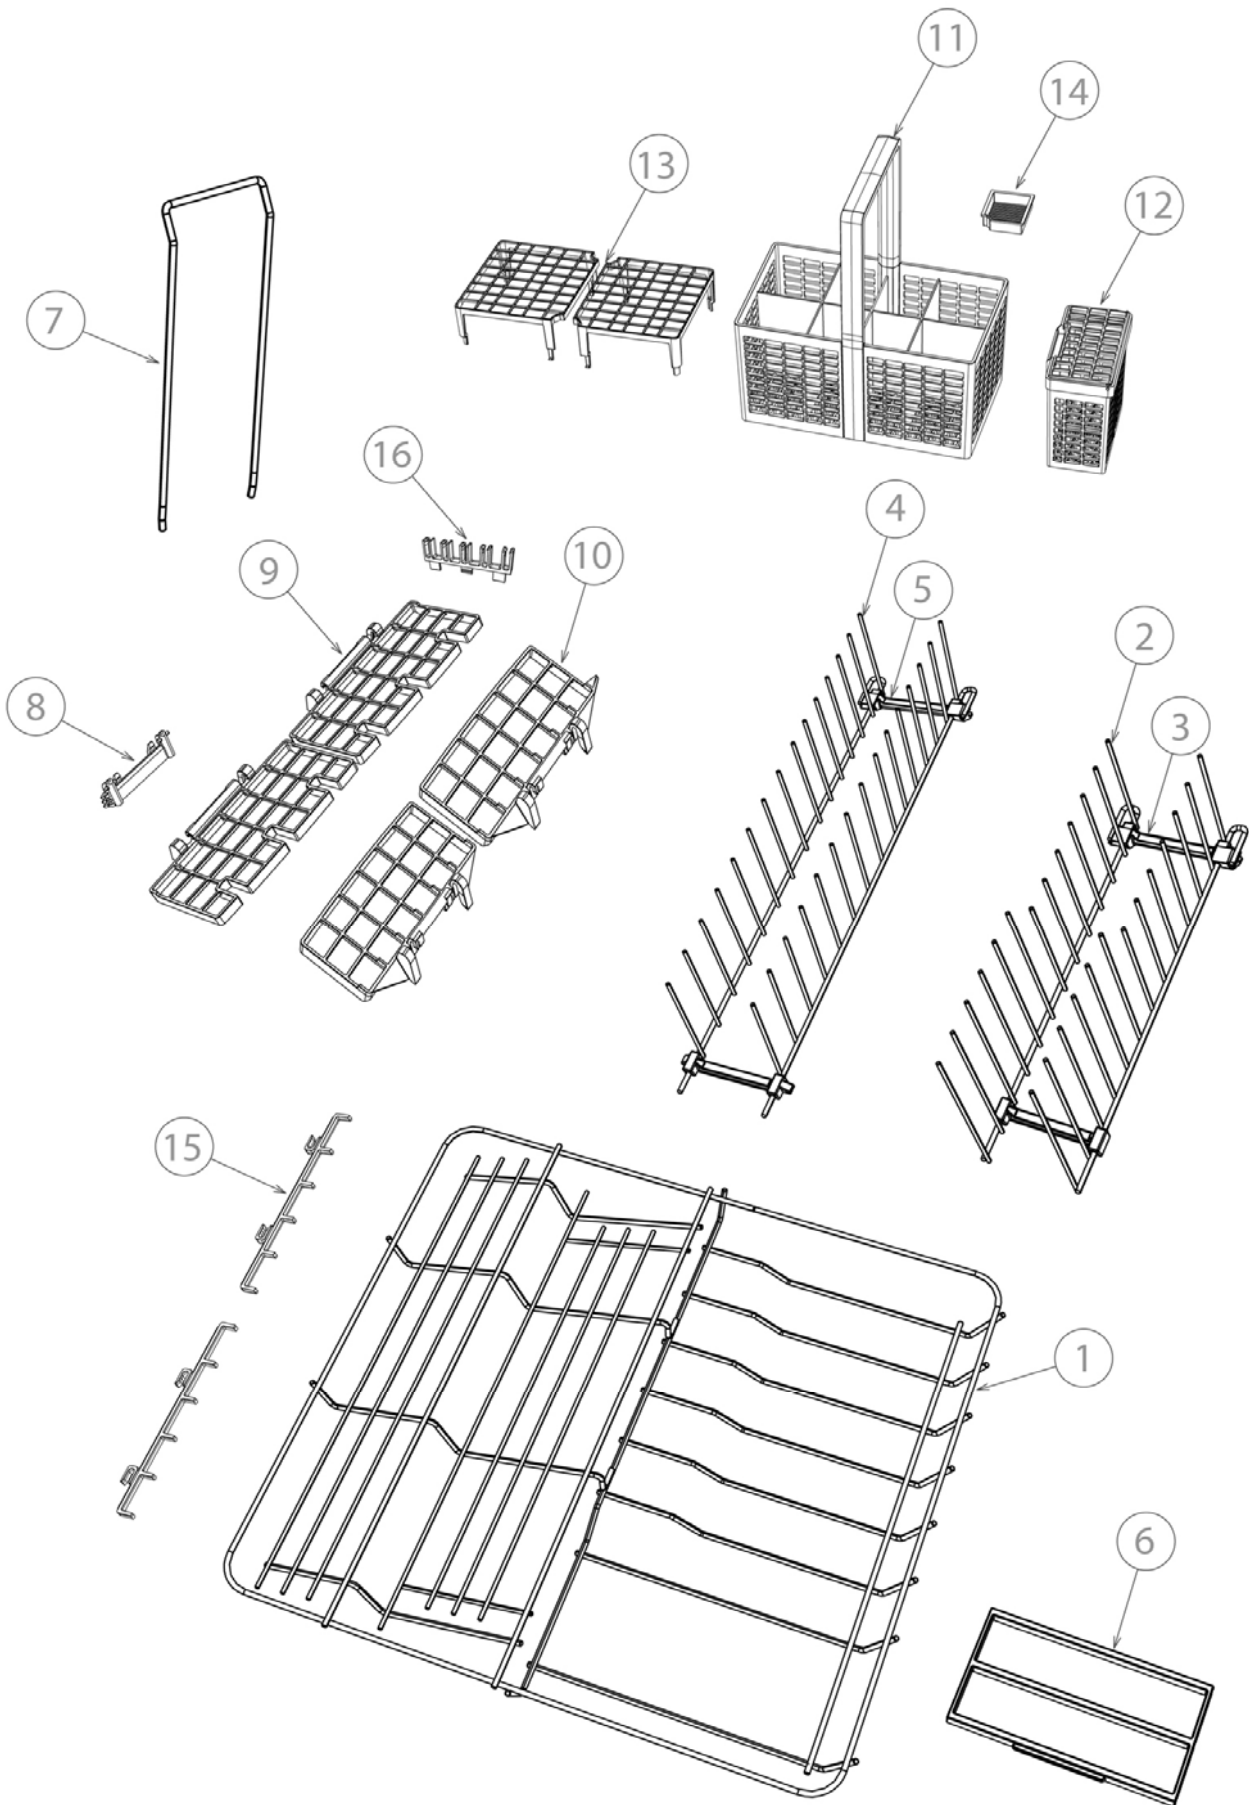

Parts Manual DishDrawer®

Model:
DD60DDFM6 FP AA

Product Code:
80717-A

care

FRONT PANELS/CONTROLS

CABINET

LID & LINK ASSEMBLY

TUBS & COMPONENTS

BASKETS & RACKS

INSTALLATION COMPONENTS